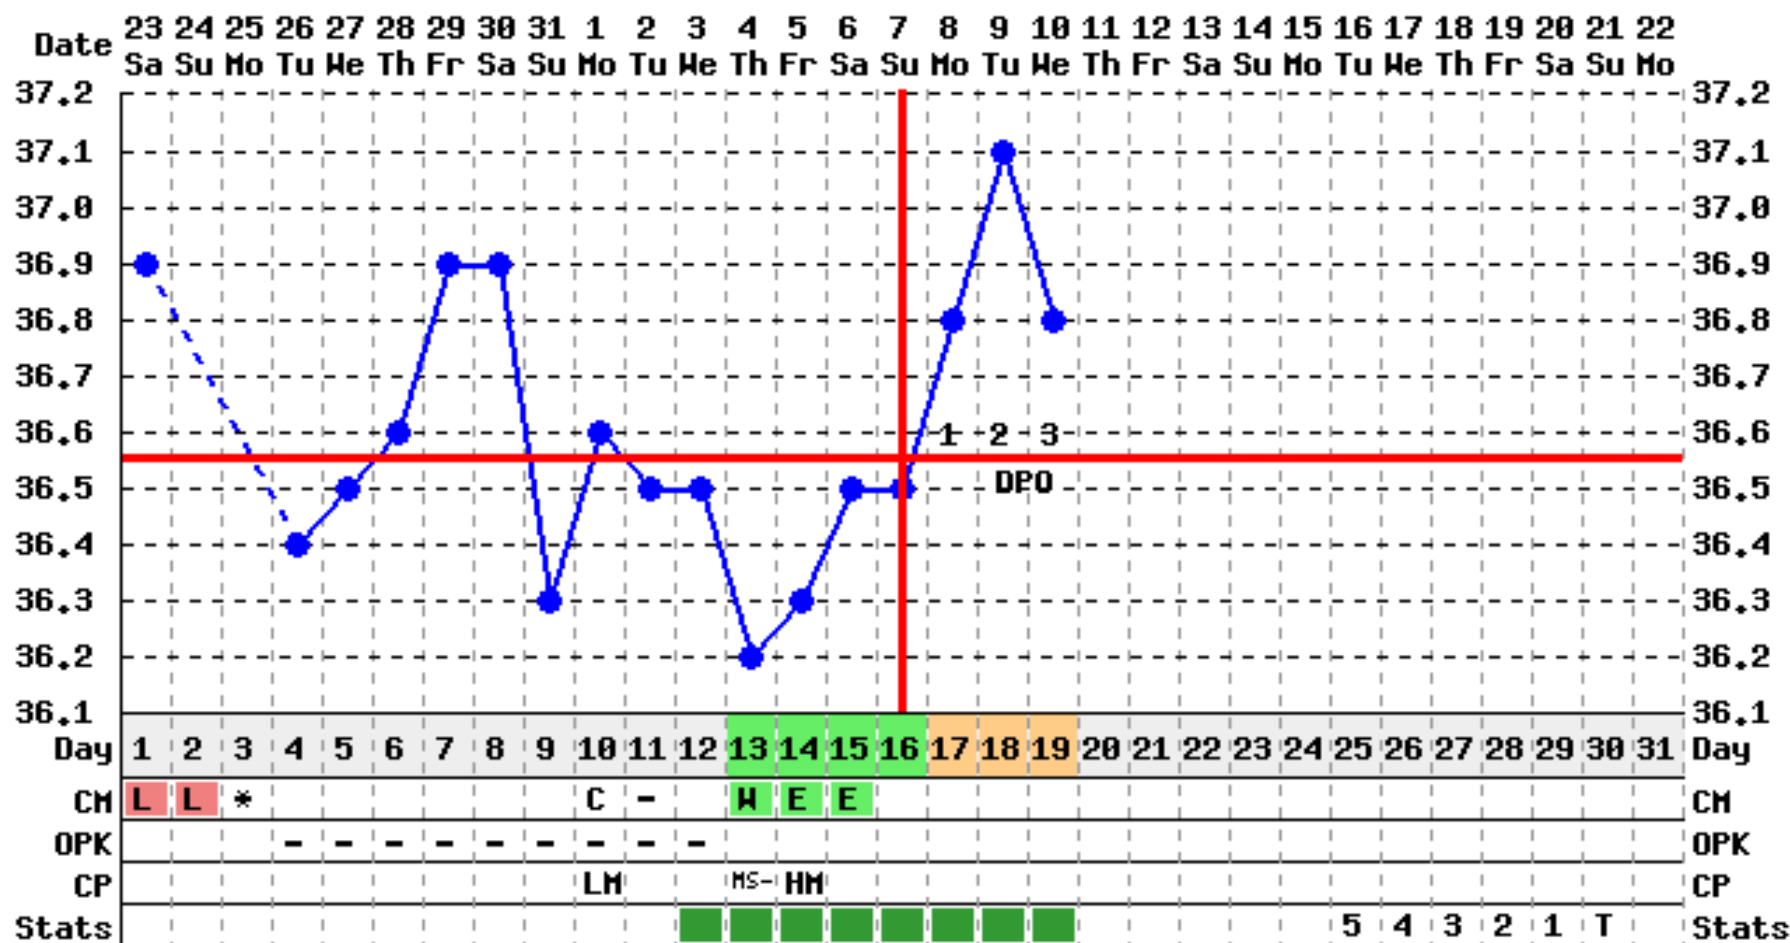

May 23, 2009

FertilityFriend.com

<http://www.FertilityFriend.com>

Copyright 1998-2009 Tamtris Web Services Inc. - All Rights Reserved.

<b>Cycle Statistics Over 4 cycles</b>			
<b>/</b>	<b>Ovulation</b>	<b>Luteal Phase</b>	<b>Cycle Length</b>
<b>Average</b>	16	13	29
<b>Minimum</b>	11	13	24
<b>Maximum</b>	19	13	32