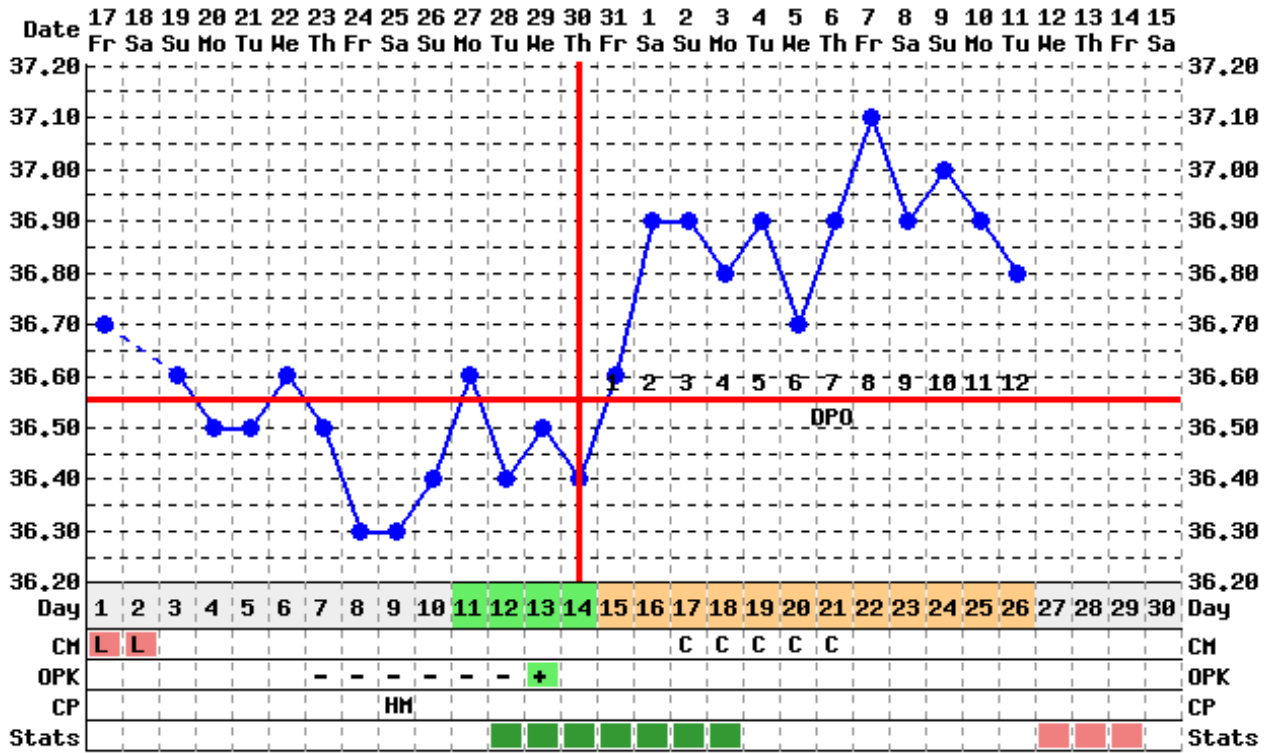

FertilityFriend.com Chart Printout

Jul 17, 2009

FertilityFriend.com

<http://www.FertilityFriend.com>

Copyright 1998-2009 Tamtris Web Services Inc. - All Rights Reserved.

Cycle Statistics Over 7 cycles			
/	Ovulation	Luteal Phase	Cycle Length
Average	15	13	28
Minimum	11	12	24
Maximum	19	14	32