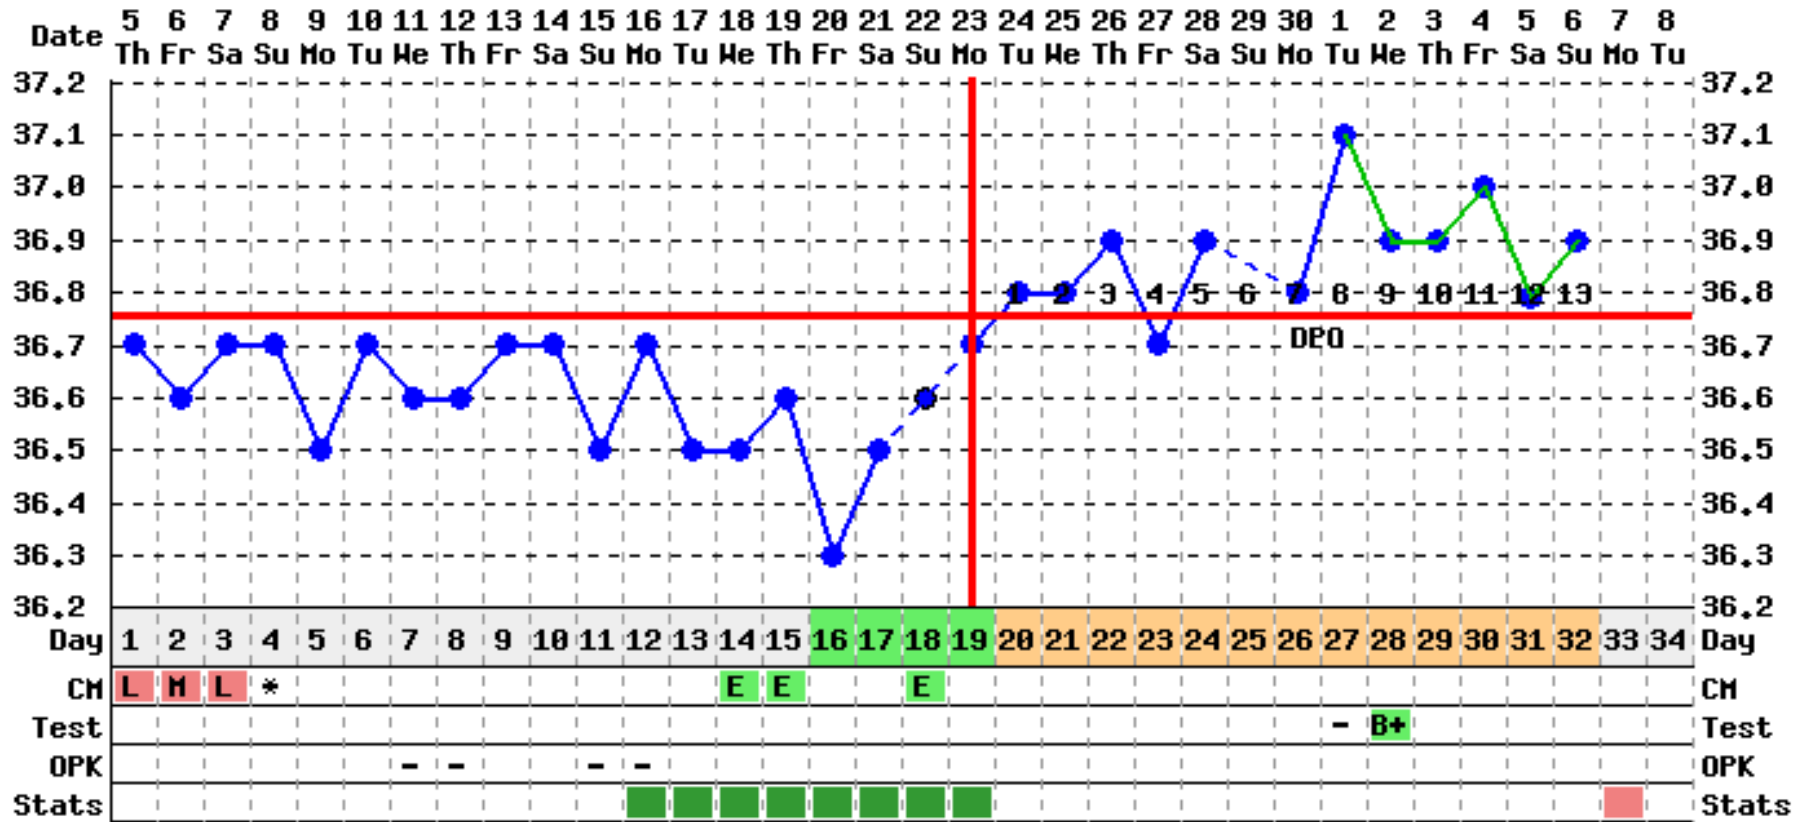

Jun 05, 2008

Cycle + 2

<http://www.FertilityFriend.com>

Copyright 1998-2009 Tamtris Web Services Inc. - All Rights Reserved.

Cycle Statistics Over 4 cycles			
/	Ovulation	Luteal Phase	Cycle Length

FertilityFriend.com Chart Printout

Average	16	13	29
Minimum	11	13	24
Maximum	19	13	32

© 1998-2009 FertilityFriend.com - All Rights Reserved.