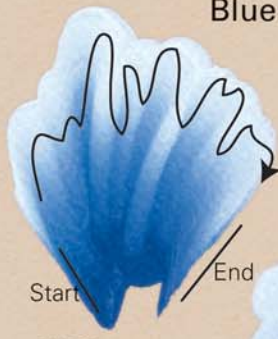

ROSE & BUTTERFLIES PAINTING WORKSHEET

Blue Cabbage Rose

3/4" flat
Cobalt
touch of Midnight
Wicker White

- 1st - Outer skirt
- 2nd - Inner skirt
- 3rd - Center bud
- 4th - Comma strokes

Center Bud

Comma Strokes

Separate Rosebud

White Butterfly

#10 filbert
Wicker White
Flow Medium

Embellish with
Wicker White
Dimensional

Pink Butterfly

#10 filbert
Magenta
Wicker White

Body & Antennae

Fresh Foliage
Dimensional

Pale Yellow Butterfly

Body & Antennae

Fresh Foliage
Dimensional

Yellow Ochre/White Butterfly

Head & Body
#2 script liner
Thinned Burnt Umber

Wings

Embellish with
Wicker White
Dimensional