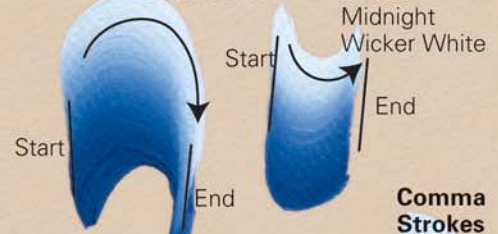

ROSE & BUTTERFLIES PAINTING WORKSHEET

Blue Cabbage Rose

3/4" flat
Cobalt
touch of Midnight
Wicker White

- 1st - Outer skirt
- 2nd - Inner skirt
- 3rd - Center bud
- 4th - Comma strokes

Center Bud

Comma Strokes

Separate Rosebud

White Butterfly

#10 filbert
Wicker White
Flow Medium

Embellish with
Wicker White
Dimensional

Pink Butterfly

#10 filbert
Magenta
Wicker White

Body & Antennae

Fresh Foliage
Dimensional

Pale Yellow Butterfly

Body & Antennae

Fresh Foliage
Dimensional

Yellow Ochre/White Butterfly

Head & Body
#2 script liner
Thinned Burnt Umber

Wings

Embellish with
Wicker White
Dimensional