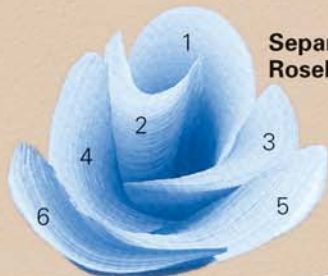

ROSE & BUTTERFLIES PAINTING WORKSHEET

Blue Cabbage Rose

3/4" flat
Cobalt
touch of Midnight
Wicker White

- 1st - Outer skirt
- 2nd - Inner skirt
- 3rd - Center bud
- 4th - Comma strokes

Center Bud

Comma Strokes

Separate Rosebud

White Butterfly

#10 filbert
Wicker White
Flow Medium

Embellish with
Wicker White
Dimensional

Pink Butterfly

#10 filbert
Magenta
Wicker White

Body & Antennae

Fresh Foliage
Dimensional

Pale Yellow Butterfly

Body & Antennae

Fresh Foliage
Dimensional

Yellow Ochre/White Butterfly

Head & Body
#2 script liner
Thinned Burnt Umber

Wings

Embellish with
Wicker White
Dimensional