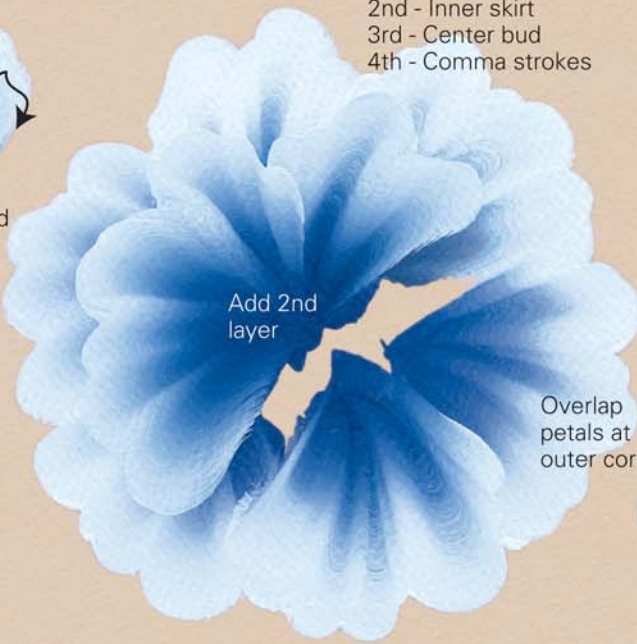

ROSE & BUTTERFLIES PAINTING WORKSHEET

Blue Cabbage Rose

3/4" flat
Cobalt
touch of Midnight
Wicker White

- 1st - Outer skirt
- 2nd - Inner skirt
- 3rd - Center bud
- 4th - Comma strokes

Center Bud

Comma Strokes

Separate Rosebud

White Butterfly

#10 filbert
Wicker White
Flow Medium

Embellish with
Wicker White
Dimensional

Pink Butterfly

#10 filbert
Magenta
Wicker White

Body & Antennae

Fresh Foliage
Dimensional

Pale Yellow Butterfly

Body & Antennae

Fresh Foliage
Dimensional

Yellow Ochre/White Butterfly

Head & Body
#2 script liner
Thinned Burnt Umber

Wings

Embellish with
Wicker White
Dimensional