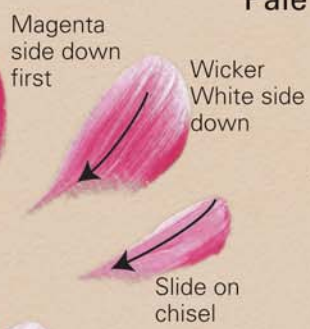

ROSE & BUTTERFLIES PAINTING WORKSHEET

Blue Cabbage Rose

3/4" flat
Cobalt
touch of Midnight
Wicker White

- 1st - Outer skirt
- 2nd - Inner skirt
- 3rd - Center bud
- 4th - Comma strokes

Center Bud

Comma Strokes

Separate Rosebud

White Butterfly

#10 filbert
Wicker White
Flow Medium

Embellish with
Wicker White
Dimensional

Pink Butterfly

#10 filbert
Magenta
Wicker White

Body & Antennae

Fresh Foliage
Dimensional

Pale Yellow Butterfly

Body & Antennae

Fresh Foliage
Dimensional

Yellow Ochre/White Butterfly

Head & Body
#2 script liner
Thinned Burnt Umber

Wings

Embellish with
Wicker White
Dimensional