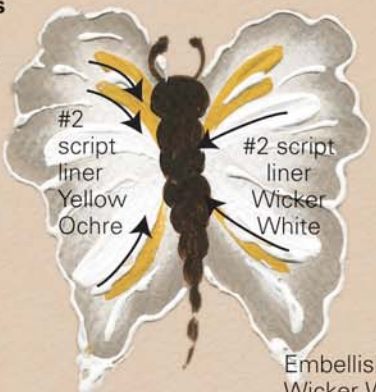

ROSE & BUTTERFLIES PAINTING WORKSHEET

Blue Cabbage Rose

3/4" flat
Cobalt
touch of Midnight
Wicker White

- 1st - Outer skirt
- 2nd - Inner skirt
- 3rd - Center bud
- 4th - Comma strokes

Center Bud

Comma Strokes

Separate Rosebud

White Butterfly

#10 filbert
Wicker White
Flow Medium

Embellish with
Wicker White
Dimensional

Pink Butterfly

#10 filbert
Magenta
Wicker White

Body & Antennae

Fresh Foliage
Dimensional

Pale Yellow Butterfly

Body & Antennae

Fresh Foliage
Dimensional

Yellow Ochre/White Butterfly

Head & Body
#2 script liner
Thinned Burnt Umber

Wings

Embellish with
Wicker White
Dimensional